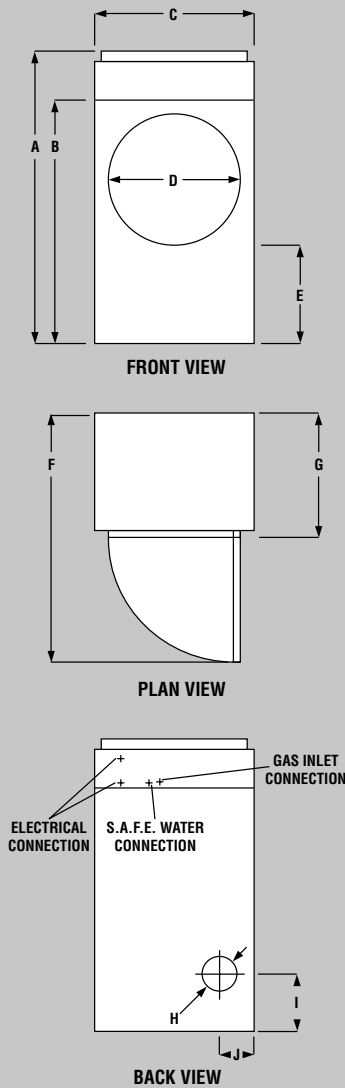

## EVEN DOORWAYS DON'T STOP IT

Maytag now offers a 75-lb.-capacity EZFit™ dryer that fits through a standard 36"-wide door, making installation simple. The wide basket paired with a shallow overall depth provides great tumbling action for more drying power in less floor space.

# MDG76PC

**75-LB. EZFit™**  
DRYER FITS THROUGH A 36" DOOR.

Model MDG76PCBWW  
(White)

Model MDG76PCBWS (Stainless Steel)

### MICROPROCESSOR COIN-DROP

Multi-Load Dryer	
<b>DRYER SPECIFICATIONS</b>	
<b>MODEL</b>	<b>MDG76PC</b>
<b>MOTOR</b>	
Drive motor — HP (kw)	1 (.746)
Voltage/breaker size: 120 volts/1 PH — amps	20
Airflow — cfm (cmm)	1,200 (34)
Heat input — BTU/hr. (kcal/hr.)	204,000 (51,408)
Gas inlet — in. (cm)	¾ (1.9)
<b>CAPACITY</b>	
Tumbler capacity — lbs. (kg)	75 (34)
Tumbler capacity — cu. ft. (cu. m)	22.4 (.634)
Tumbler depth — in. (cm)	24¾ (63.2)
Tumbler diameter — in. (cm)	44½ (113)
<b>COLORS</b>	
White	•
Stainless Steel	•
<b>APPROXIMATE WEIGHT</b>	
Crated — lbs. (kg)	892 (405)
Uncrated — lbs. (kg)	842 (382)
<b>DIMENSIONS</b>	
A) Overall height — in. (cm)	84½ (214.6)
B) Height with top removed for ease of installation — in. (cm)	70¾ (178.8)
C) Width — in. (cm)	46 (116.8)
D) Door opening — in. (cm)	31¾ (79.7)
E) Floor to bottom of door — in. (cm)	28¾ (72.1)
F) Depth with door open 90° — in. (cm)	72 (182.9)
G) Depth including handle — in. (cm)	36 (91.4)
H) Exhaust diameter — in. (cm)	10 (25.4)
I) Floor to exhaust outlet center — in. (cm)	16¾ (42.5)
J) Side to exhaust outlet center — in. (cm)	10 (25.4)
See specific instructions for proper installation. Because of continuous product improvement, Maytag reserves the right to change specifications without notice.	