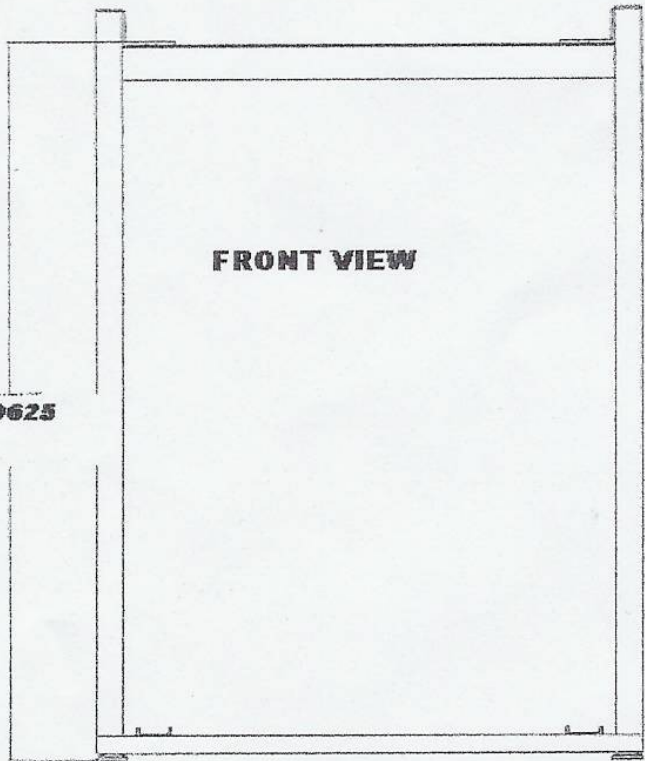

**Best Wash Inc.**  
15012 Eddie Drive  
Humble, Texas 77396  
281-441-2465

top view

*DIMENSIONS FOR MAH22  
WASHER & DRYER  
RACK*

Texas  
Owned  
Texas  
Corporation

Whirlpool  
Distributor

**Best Wash Inc.**

15012 Eddie Drive  
Humble, Texas 77396  
281-441-2465  
800-456-2378

front view

right side view

**Overall height is 80"**