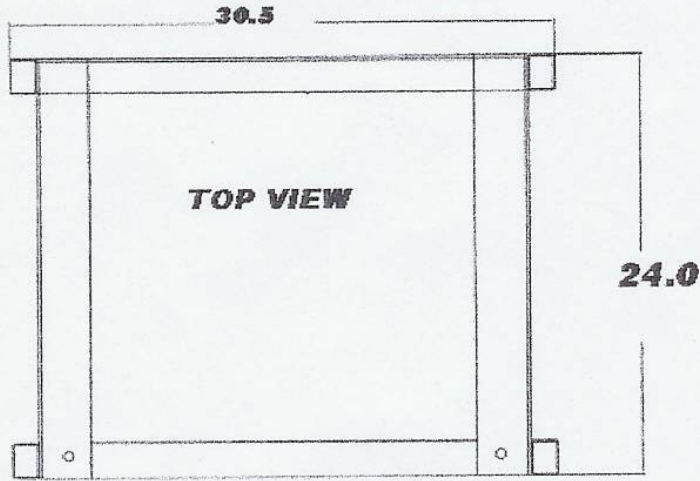

top view

*DIMENSIONS FOR MAH22
WASHER & DRYER
RACK*

Texas
Owned
Texas
Corporation

Whirlpool
Distributor

Best Wash Inc.

15012 Eddie Drive
Humble, Texas 77396
281-441-2465
800-456-2378